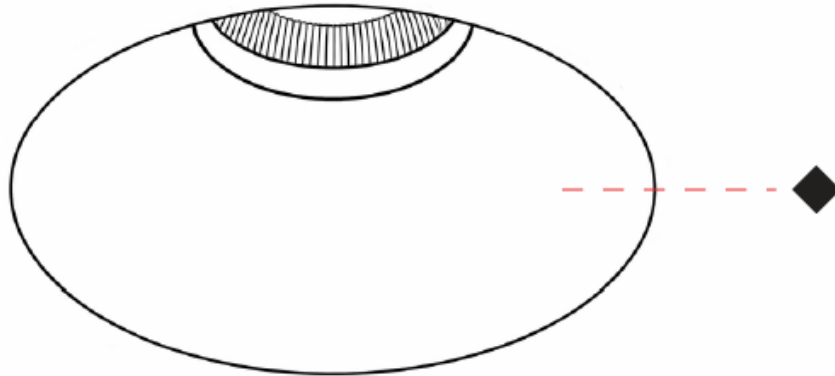

A350211-

PROJECT	_____
TYPE	_____
SPECIFIER	_____
QUANTITY	_____
DATE	_____