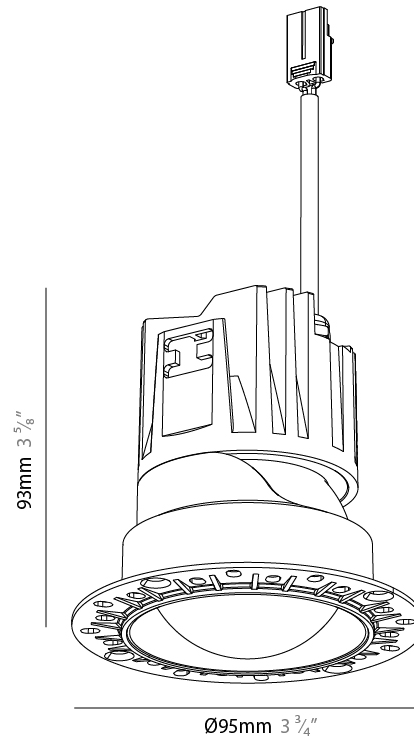

GENERAL

Series: Bioniq Evo
Partner: Prolicht
Division: Architectural
Installation: Trimless
Product Type: Downlight
Mounting Location: Ceiling
Light Distribution: Adjustable / Direct

PHYSICAL

Aperture Sizes - Downlights: 3"
Shape: Round
Diameter (mm): 95
Diameter (in): 3 3/4
Height (mm): 93
Depth (mm): 105
Height (in): 3 5/8
Depth (in): 4 1/8
Ceiling Thickness (mm): 10 - 50
Ceiling Thickness (in): 3/8 - 1 15/16
Weight (kg): 0.3
Fixture Finish: [BLK / WHI / ARB / CHR](#)
Fixture Material: Extruded Aluminum
Cut-out Measurements: Ø 75mm/2 15/16"

ELECTRICAL

Lamp Type: LED (Zhaga Standard)
Input Wattage (W): 12.3
Total Output Wattage (W): 10.9
Dimming: Non-dimming / DALI Dimming / MATTER Dimming
Driver Included: No
Driver Location: Remote
Driver Type: Constant Current - Universal
Driver Class: Class 2
Constant Current (MA): 350mA
Upon Request: 0-10V Dimming / Phase Dimming

LED

Color Temperature (°K): 2700-6500 Tunable White
Max. Delivered Lumen (lm): Max 1119
Nominal Lumen (lm): Max 1495
CRI: >90 CRI
Efficiency (%): 90.8
Lamp Life (hrs): 50000

OPTICAL

Beam Angle: [24 / 32 / 42](#)
Adjustability: Rotational 350° / Tilt 30°

RATINGS AND CERTIFICATIONS

Certified By: Certified for North American Standards
IP rating: IP65
Glare Rating: ≤ 10

PROJECT
TYPE
SPECIFIER
QUANTITY
DATE