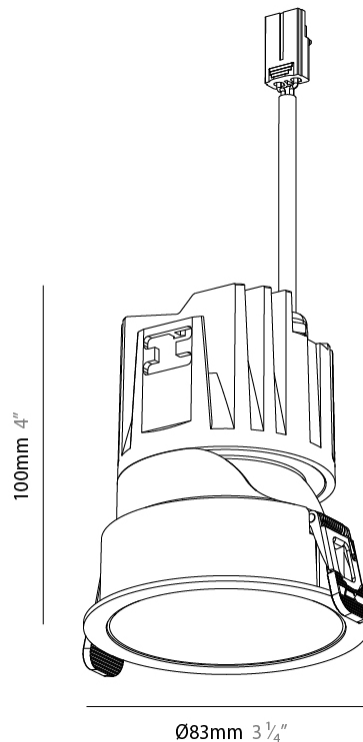

GENERAL

Series: Bioniq Evo
Partner: Prolicht
Division: Architectural
Installation: Recessed
Product Type: Downlight
Mounting Location: Ceiling
Light Distribution: Adjustable / Direct

PHYSICAL

Aperture Sizes - Downlights: 3"
Shape: Round
Diameter (mm): 83
Diameter (in): 3 1/4
Height (mm): 100
Depth (mm): 105
Height (in): 4
Depth (in): 4 1/8
Ceiling Thickness (mm): 2 - 20
Ceiling Thickness (in): 1/16 - 13/16
Weight (kg): 0.3
Fixture Finish: SSR / BKV / CWI / CRY / HAB / UFT / ITA / RUA / FTG / MYG / LOD / PUS / FRO / FUP / KIA / POP / BLS / SPG / MEY / GOH / CHC / COM / ABZ / JAG / OBR / MOS / ROR
Fixture Material: Extruded Aluminum
Cut-out Measurements: Ø 75mm/2 15/16"

ELECTRICAL

Lamp Type: LED (Zhaga Standard)
Input Wattage (W): 12.3
Dimming: Non-dimming / DALI Dimming / MATTER Dimming
Driver Included: No
Driver Location: Remote
Driver Type: Constant Current - Universal
Driver Class: Class 2
Constant Current (MA): 350mA
Upon Request: 0-10V Dimming / Phase Dimming

LED

Color Temperature (°K): 2700-6500 Tunable White
Max. Delivered Lumen (lm): Max 1119
Nominal Lumen (lm): Max 1495
CRI: >90 CRI
Efficiency (%): 90.8
Lamp Life (hrs): 50000

OPTICAL

Beam Angle: 24 / 32 / 42
Adjustability: Rotational 350° / Tilt 30°

RATINGS AND CERTIFICATIONS

Certified By: Certified for North American Standards
IP rating: IP65
Glare Rating: ≤ 10