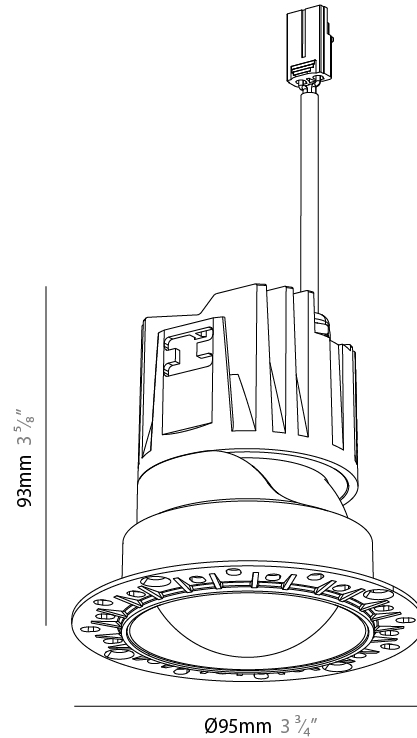

GENERAL

Series: Bioniq Evo
Partner: Prolicht
Division: Architectural
Installation: Trimless
Product Type: Downlight
Mounting Location: Ceiling
Light Distribution: Adjustable / Direct

PHYSICAL

Aperture Sizes - Downlights: 3"
Shape: Round
Diameter (mm): 95
Diameter (in): 3 3/4
Height (mm): 93
Depth (mm): 105
Height (in): 3 5/8
Depth (in): 4 1/8
Ceiling Thickness (mm): 10 - 50
Ceiling Thickness (in): 3/8 - 1 15/16
Weight (kg): 0.3
Fixture Finish: [SSR / BKV / CWI / CRY / HAB / UFT / ITA / RUA / FTG / MYG / LOD / PUS / FRO / FUP / KIA / POP / BLS / SPG / MEY / GOH / CHC / COM / ABZ / JAG / OBR / MOS / ROR](#)
Fixture Material: Extruded Aluminum
Cut-out Measurements: Ø 75mm/2 15/16"

ELECTRICAL

Lamp Type: LED (Zhaga Standard)
Input Wattage (W): 12.3
Total Output Wattage (W): 10.9
Dimming: Non-dimming / DALI Dimming / MATTER Dimming
Driver Included: No
Driver Location: Remote
Driver Type: Constant Current - Universal
Driver Class: Class 2
Constant Current (mA): 350mA
Upon Request: 0-10V Dimming / Phase Dimming

LED

Color Temperature (°K): 2700-6500 Tunable White
Max. Delivered Lumen (lm): Max 1119
Nominal Lumen (lm): Max 1495
CRI: >90 CRI
Efficiency (%): 90.8
Lamp Life (hrs): 50000

OPTICAL

Beam Angle: [24 / 32 / 42](#)
Adjustability: Rotational 350° / Tilt 30°

RATINGS AND CERTIFICATIONS

Certified By: Certified for North American Standards
IP rating: IP65
Glare Rating: ≤ 10

PROJECT
TYPE
SPECIFIER
QUANTITY
DATE